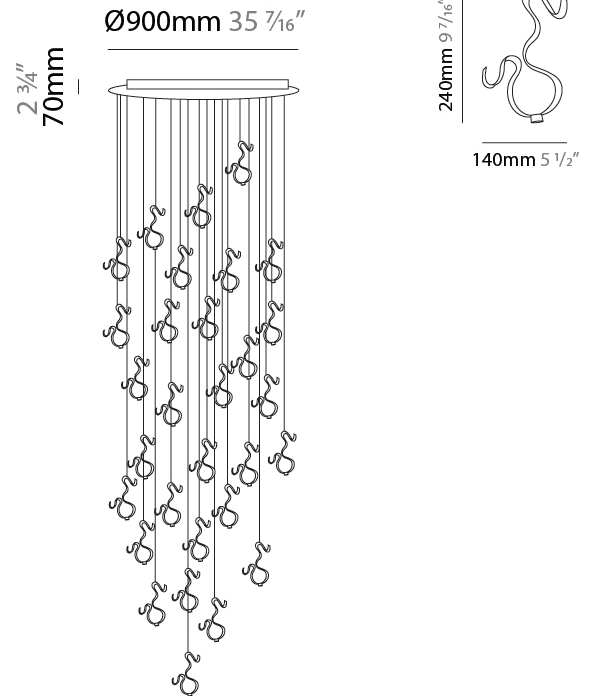

SCROLL SUSPENSION

D131579-

base number Finish
Options

1. To build a product code in our configurator select the specify button on the base model # product page
2. To build a manual product code on this datasheet choose from the options listed below in blue font and add the suffix to the base model #

GENERAL

Series: Scroll
Partner: Knikerboker
Division: Design
Installation: Suspension
Product Type: Pendant
Mounting Location: Ceiling
Light Distribution: Indirect

PHYSICAL

Shape: Curves
Diameter (mm): 900
Diameter (in): 35 7/16
Height (mm): 1500
Height (in): 59 1/16
Fixture Finish: EWH / EBK / MAN / COF / PRD / SLF / GLF / CLF / BRL
Fixture Material: Aluminum

ELECTRICAL

Lamp Type: LED
Input Wattage (W): 60
Dimming: Non-Dimming / Phase Dimming (120vac Only)
Driver Included: Yes
Driver Location: Integrated
Driver Type: Constant Current - Universal
Driver Class: Class 2
Input Voltage (V): 120 - 277
Constant Current (MA): 500

LED

Color Temperature (°K): 3000
Max. Delivered Lumen (lm): 22400
CRI: >85 CRI
Lamp Life (hrs): 50000

OPTICAL

RATINGS AND CERTIFICATIONS

Certified By: Certified for North American Standards
IP rating: IP20

PROJECT
TYPE
SPECIFIER
QUANTITY
DATE