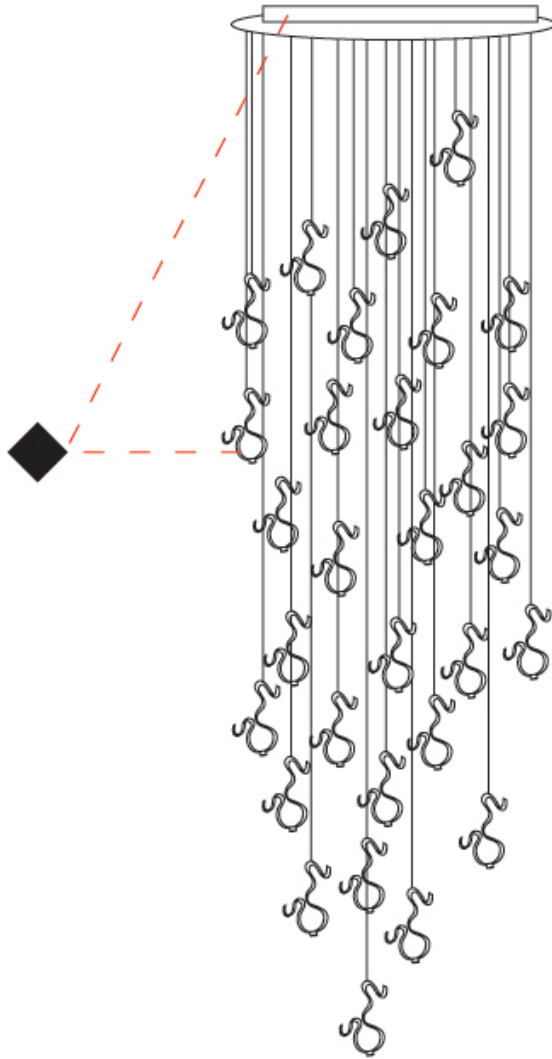

SCROLL SUSPENSION

D131579-

PROJECT _____

TYPE _____

SPECIFIER _____

QUANTITY _____

DATE _____

D